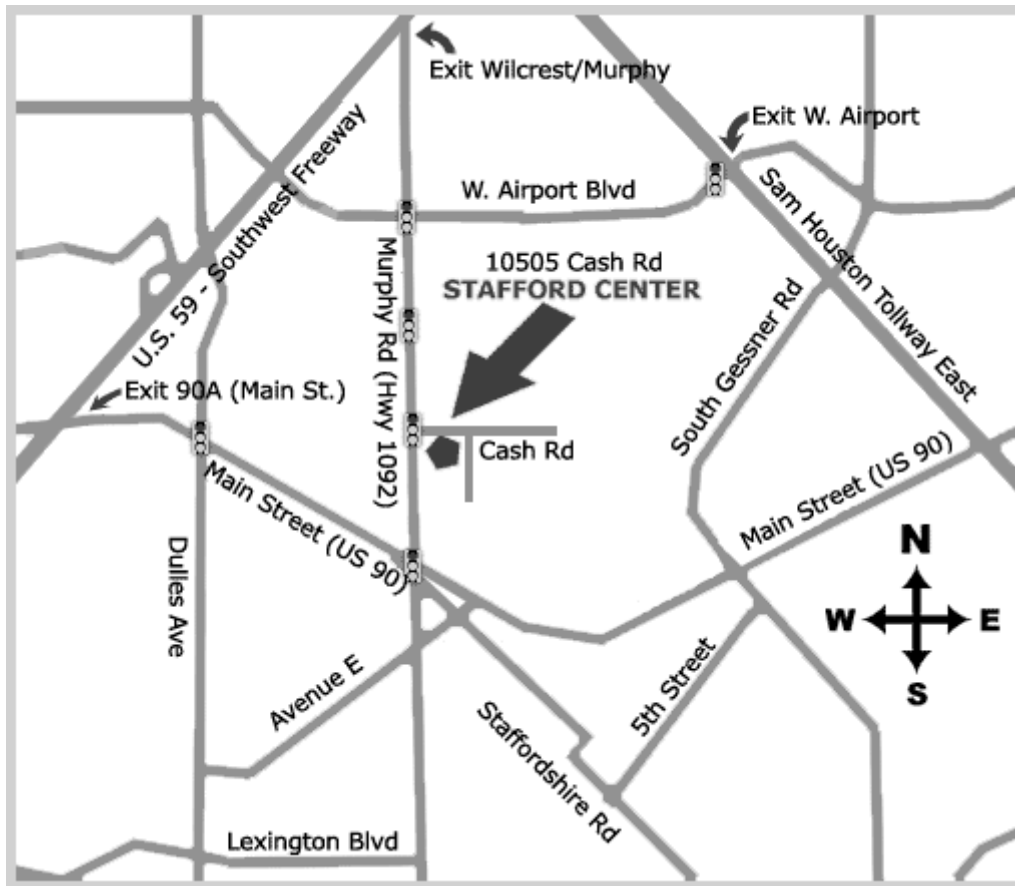

DIRECTIONS TO STAFFORD PERFORMING ARTS CENTRE

Stafford Centre is located at 10505 Cash Road, at the corner of Murphy Road in Stafford, Texas.

www.staffordcentre.com